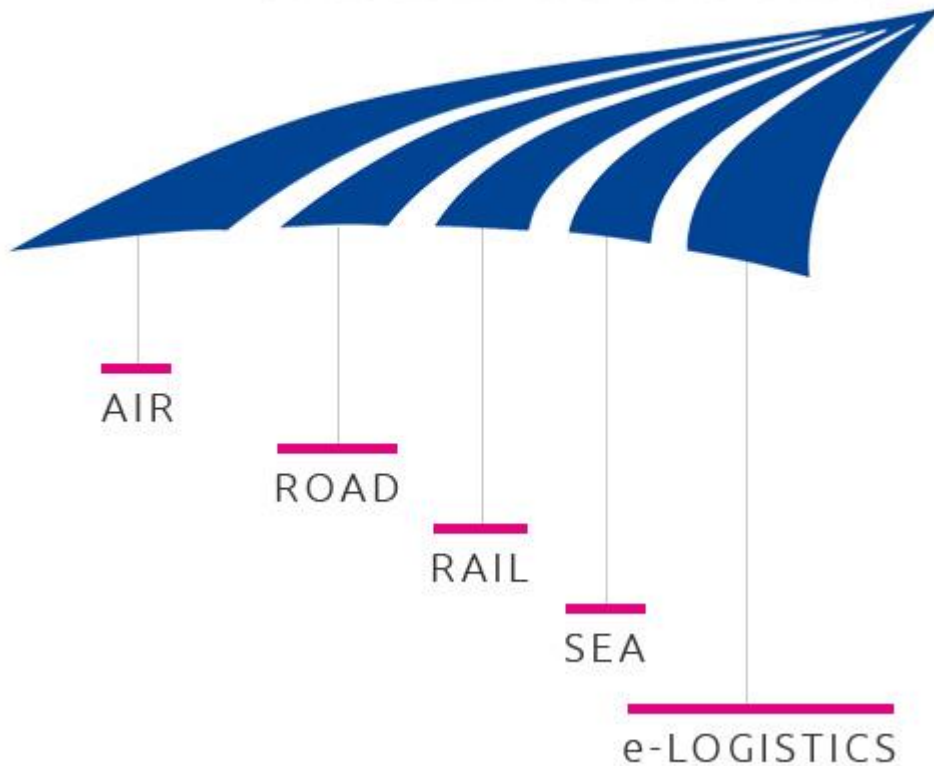

SINGAPORE LOGISTICS ASSOCIATION

THE STROKES

- Represent 5 different dimensions in logistics: air, road, rail, sea and e-logistics
- The convergence symbolises a holistic solution resulting from the interplay of these dimensions
- The fluid and upward movement of the logo represents a vibrant and energetic industry, and the pursuit of excellence and professionalism
- The logo encapsulates the vision of the Association to represent Singapore logistics, and to create dynamic interactive network for collaboration and engagement amongst industry stakeholders

THE FONT

- Serpentine

THE COLOURS

- 90% Cyan
- 60% Magenta